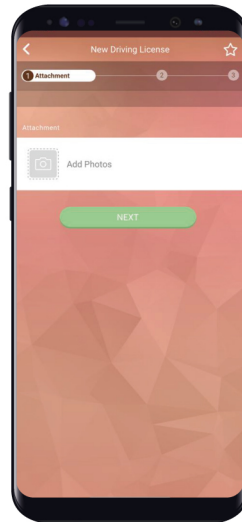

7. add your photo