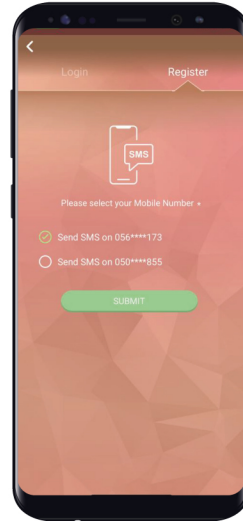

## Issuance of Driving License ( MOI UAE Mobile App )

1. Register New User (New Account)
2. Enter Emirates ID Number

3. Verify your Registered Mobile Number via OTP SMS

4. finalize your profile and create a user name and password to use e-services