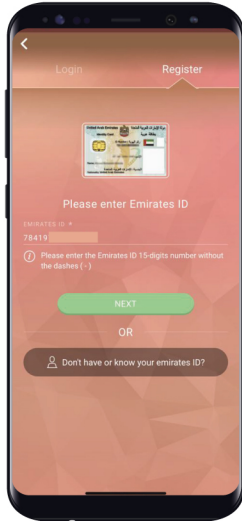

## Issuance of Driving License ( MOI UAE Mobile App )

1. Register New User (New Account)
2. Enter Emirates ID Number

3. Verify your Registered Mobile Number via OTP SMS

4. finalize your profile and create a user name and password to use e-services