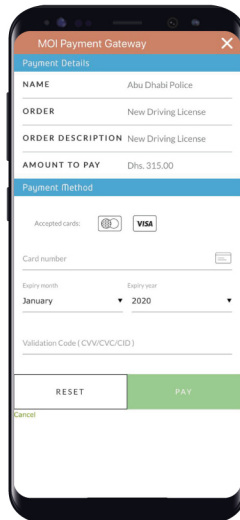

## Issuance of Driving License ( MOI UAE Mobile App )

1. Register New User (New Account)
2. Enter Emirates ID Number

3. Verify your Registered Mobile Number via OTP SMS

4. finalize your profile and create a user name and password to use e-services

5. on e-services page – apply for issuing driving license service

6. start service

7. add your photo

8. add address to deliver your driving license

9. complete online payments

10. you completed issuing your driving license successfully