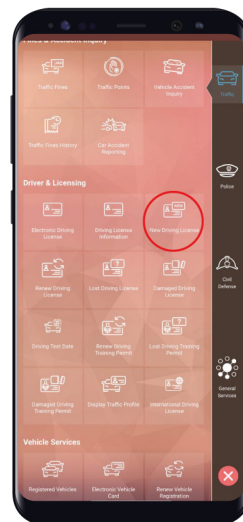

## Issuance of Driving License ( MOI UAE Mobile App )

1. Register New User (New Account)
2. Enter Emirates ID Number

3. Verify your Registered Mobile Number via OTP SMS

4. finalize your profile and create a user name and password to use e-services