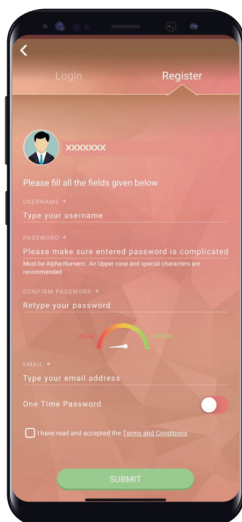

## Issuance of Driving License ( MOI UAE Mobile App )

1. Register New User (New Account)
2. Enter Emirates ID Number

3. Verify your Registered Mobile Number via OTP SMS

4. finalize your profile and create a user name and password to use e-services