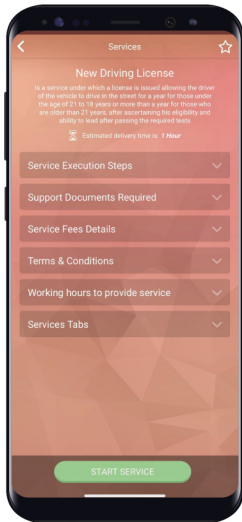

## Issuance of Driving License ( MOI UAE Mobile App )

1. Register New User (New Account)
2. Enter Emirates ID Number

3. Verify your Registered Mobile Number via OTP SMS

4. finalize your profile and create a user name and password to use e-services

5. on e-services page – apply for issuing driving license service

6. start service

7. add your photo

8. add address to deliver your driving license

9. complete online payments

10. you completed issuing your driving license successfully