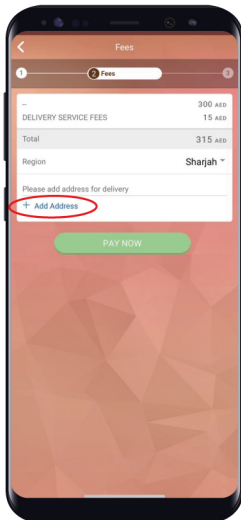

8. add address to deliver your driving license