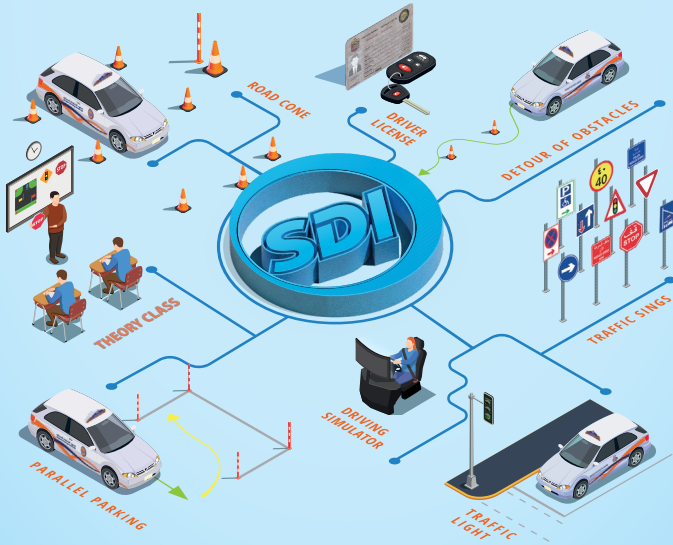

معهد الشارقة للسياقة Sharjah Driving Institute

DRIVING EXCELLENCE | التميز في القيادة

Get Registered @ Sharjah Driving Institute

Get **HIGH QUALITY TRAINING**

According to the highest international standard
with the most efficient & Experienced trainers

Training courses Fees according to category

Fees belong to Vehicles and Drivers Licensing Department - Sharjah Police

Eye Test	AED 100	Traffic File	AED 200
Parking Test	AED 300	Assessment Test	AED 400
Final Test	AED 300		

Fees belong to Sharjah Driving Institute

Theory Course	AED 650
---------------	---------

Theory test free for the first time and in case of failure, a fee of AED 50 per bid

Practical Course

Vehicle category	Fees per class	Class Duration	No. of classes	Total Fees	
Light Vehicle License	Manual	AED 60	40 min	50	AED 3,000
	Automatic	AED 70	40 min	50	AED 3,500
	Disabled	AED 49	40 min	50	AED 2,450
Motorcycle	AED 40	30 min	25	AED 1,000	
Heavy Truck	AED 150	30 min	20	AED 3,000	
Heavy Bus	AED 150	30 min	20	AED 3,000	
Light Bus	AED 100	30 min	20	AED 2,000	
Light Forklift	AED 100	40 min	5	AED 500	
Heavy Forklift	AED 150	40 min	10	AED 1,500	